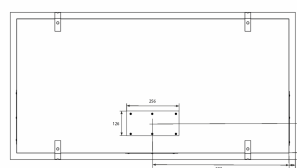

Specifications

Minimum airflow [m3/h]	274
Minimum-Soundpower [dB(A)]	39
Maximum-airflow [m3/h]	568.7
Maximum-Soundpower [dB(A)]	58
Control	Remote control
Material	Black painted steel and Black glass

Metz Maxi - Metz Maxi Sky