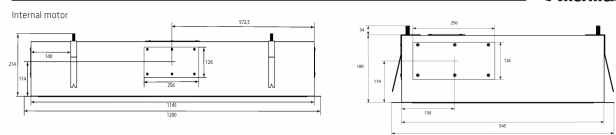

Specifications

Minimum airflow [m3/h]	274
Minimum-Soundpower [dB(A)]	39
Maximum-airflow [m3/h]	568.7
Maximum-Soundpower [dB(A)]	58
Control	Remote control
Material	Black painted steel and Black glass

Metz Maxi - Metz Maxi Sky